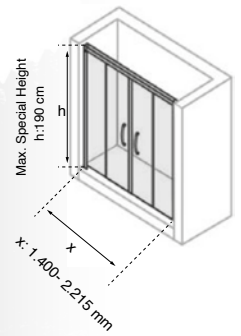

Avila Series

Parlak Alüminyum Profil / Shiny Aluminum Profile

2 Çalışır, 2 Sabit / 1 Sliding, 1 Fixed Panel

Duşakabin Standart Özellikleri:
6mm cam kalınlığı, h:190 cm, metal kulp, metal rulman

Shower Cabin Standard Features:
6mm glass thickness, h:190 cm, metal handle, metal ball bearing

Cam Renkleri: Şeffaf, Füme, Bronz
Profil Renkleri: Parlak Gümüş, Siyah, Bronz, Gold

Glass Colors: Clear, Smoke, Bronze
Profile Colors: Shiny Silver, Black, Bronze, Gold