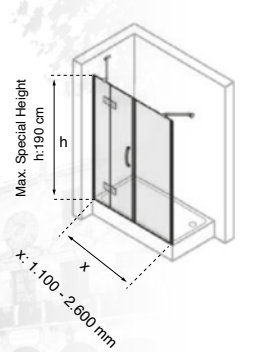

Soria Series

Parlak Alüminyum Profil / Shiny Aluminum Profile

1 Kapı, 2 Sabit / 1 Door, 2 Fixed Panel

Duşakabin Standart Özellikleri:
6mm cam kalınlığı, h:190 cm, metal kulp, metal rulman

Shower Cabin Standard Features:
6mm glass thickness, h:190 cm, metal handle, metal ball bearing

Cam Renkleri: Şeffaf, Füme, Bronz
Profil Renkleri: Parlak Gümüş, Siyah, Bronz, Gold

Glass Colors: Clear, Smoke, Bronze
Profile Colors: Shiny Silver, Black, Bronze, Gold