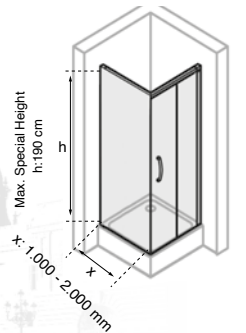

Madrid Series

Parlak Alüminyum Profil / Shiny Aluminum Profile

2 Katlanır Kapı, 1 Sabit / 2 Folding Doors, 1 Fixed Panel

Duşakabin Standart Özellikleri:
6mm cam kalınlığı, h:190 cm, metal kulp, metal rulman

Shower Cabin Standard Features:
6mm glass thickness, h:190 cm, metal handle, metal ball bearing

Cam Renkleri: Şeffaf, Füme, Bronz, Karolaj
Profil Renkler: Parlak Gümüş, Siyah, Bronz, Gold

Glass Colors: Clear, Smoke, Bronze, Karolaj
Profile Colors: Shiny Silver, Black, Bronze, Gold