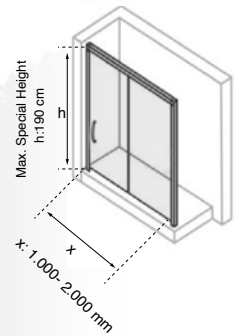

Avila Series

Parlak Alüminyum Profil / Shiny Aluminum Profile

1 Çalışır, 1 Sabit / 1 Sliding, 1 Fixed Panel

Duşakabin Standart Özellikleri:
6mm cam kalınlığı, h:190 cm, metal kulp, metal rulman

Shower Cabin Standard Features:
6mm glass thickness, h:190 cm, metal handle, metal ball bearing

Cam Renkleri: Şeffaf, Füme, Bronz
Profil Renkleri: Parlak Gümüş, Siyah, Bronz, Gold

Glass Colors: Clear, Smoke, Bronze
Profile Colors: Shiny Silver, Black, Bronze, Gold