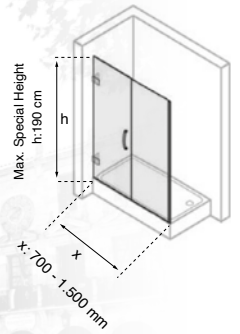

Soria Series

Parlak Alüminyum Profil / Shiny Aluminum Profile

1 Kapı, 1 Sabit / 1 Door, 1 Fixed Panel

Duşakabin Standart Özellikleri:
6mm cam kalınlığı, h:190 cm, metal kulp, metal rulman

Shower Cabin Standard Features:
6mm glass thickness, h:190 cm, metal handle, metal ball bearing

Cam Renkleri: Şeffaf, Füme, Bronz
Profil Renkleri: Parlak Gümüş, Siyah, Bronz, Gold

Glass Colors: Clear, Smoke, Bronze
Profile Colors: Shiny Silver, Black, Bronze, Gold