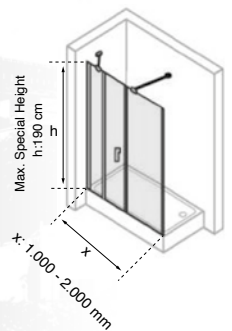

Toledo Series

Parlak Alüminyum Profil / Shiny Aluminum Profile

1 Kapı, 2 Sabit / 1 Door, 2 Fixed Panel

Duşakabin Standart Özellikleri:
6mm cam kalınlığı, h:190 cm, metal kulp, metal rulman

Shower Cabin Standard Features:
6mm glass thickness, h:190 cm, metal handle, metal ball bearing

Cam Renkleri: Şeffaf, Füme, Bronz
Profil Renkleri: Parlak Gümüş, Siyah, Bronz, Gold

Glass Colors: Clear, Smoke, Bronze
Profile Colors: Shiny Silver, Black, Bronze, Gold