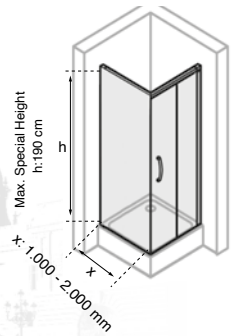

Madrid Series

Siyah Profil / Black Profile

2 Katlanır Kapı, 1 Sabit / 2 Folding Doors, 1 Fixed Panel

Duřakabin Standart Özellikleri:
6mm cam kalınlığı, h:190 cm, metal kulp, metal rulman

Shower Cabin Standard Features:
6mm glass thickness, h:190 cm, metal handle, metal ball bearing

Cam Renkleri: Şeffaf, Füme, Bronz, Karolaj
Profil Renkler: Parlak Gümüş, Siyah, Bronz, Gold

Glass Colors: Clear, Smoke, Bronze, Karolaj
Profile Colors: Shiny Silver, Black, Bronze, Gold