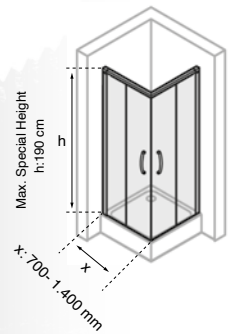

Avila Series

Parlak Alüminyum Profil / Shiny Aluminum Profile

Kare 2 Çalışır, 1 Sabit / Square 1 Sliding, 1 Fixed Panel

Duşakabin Standart Özellikleri:
6mm cam kalınlığı, h:190 cm, metal kulp, metal rulman

Shower Cabin Standard Features:
6mm glass thickness, h:190 cm, metal handle, metal ball bearing

Cam Renkleri: Şeffaf, Füme, Bronz
Profil Renkleri: Parlak Gümüş, Siyah, Bronz, Gold

Glass Colors: Clear, Smoke, Bronze
Profile Colors: Shiny Silver, Black, Bronze, Gold