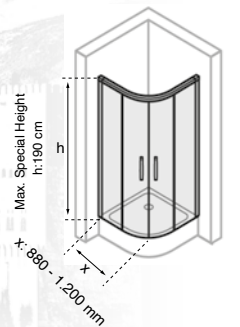

Granada Series

Siyah Profil, Siyah Karolajlı Cam / Black Profile, Black Karolaj Glass

Oval 2 Çalışır, 2 Sabit / Oval 2 Sliding, 2 Fixed Panel

Duşakabin Standart Özellikleri:
6mm cam kalınlığı, h:190 cm, metal kulp, metal rulman

Shower Cabin Standard Features:
6mm glass thickness, h:190 cm, metal handle, metal ball bearing

Cam Renkleri: Şeffaf Karolaj Renkleri: Siyah, Beyaz, Gold
Profil Renkleri: Siyah, Bronz, Gold
Aksesuar Renkleri: Siyah, Beyaz, Gold, Bronz
Glass Colors: Clear Karolaj Colors: Black, White, Gold
Profile Colors: Black, Bronze, Gold
Accessories Colors: Black, White, Bronze, Gold