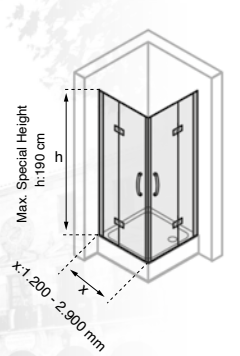

Soria Series

Parlak Alüminyum Profil / Shiny Aluminum Profile

Kare 2 Kapı, 2 Sabit / Square 2 Door, 2 Fixed Panel

Duşakabin Standart Özellikleri:
6mm cam kalınlığı, h:190 cm, metal kulp, metal rulman

Shower Cabin Standard Features:
6mm glass thickness, h:190 cm, metal handle, metal ball bearing

Cam Renkleri: Şeffaf, Füme, Bronz
Profil Renkleri: Parlak Gümüş, Siyah, Bronz, Gold

Glass Colors: Clear, Smoke, Bronze
Profile Colors: Shiny Silver, Black, Bronze, Gold