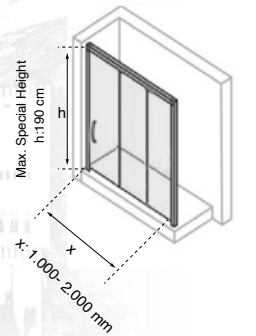

Granada Series

Siyah Profil, Siyah Karolajlı Cam / Black Profile, Black Karolaj Glass

2 Çalışır, 1 Sabit / 2 Sliding, 1 Fixed Panel

Duşakabin Standart Özellikleri:
6mm cam kalınlığı, h:190 cm, metal kulp, metal rulman

Shower Cabin Standard Features:
6mm glass thickness, h:190 cm, metal handle, metal ball bearing

Cam Renkleri: Şeffaf **Karolaj Renkleri:** Siyah, Beyaz, Gold
Profil Renkleri: Siyah, Bronz, Gold
Aksesuar Renkleri: Siyah, Beyaz, Gold, Bronz
Glass Colors: Clear **Karolaj Colors:** Black, White, Gold
Profile Colors: Black, Bronze, Gold
Accessories Colors: Black, White, Bronze, Gold