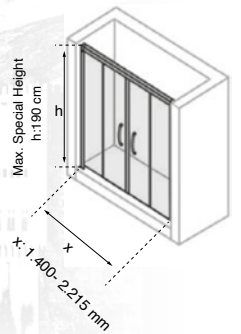

Granada Series

Siyah Profil, Siyah Karolajlı Cam / Black Profile, Black Karolaj Glass

2 Çalışır, 2 Sabit Komple Kumlamalı
2 Sliding, 2 Fixed Panel Sandblasted Glass

Duşakabin Standart Özellikleri:
6mm cam kalınlığı, h:190 cm, metal kulp, metal rulman

Shower Cabin Standard Features:
6mm glass thickness, h:190 cm, metal handle, metal ball bearing

Cam Renkleri: Şeffaf Karolaj Renkleri: Siyah, Beyaz, Gold
Profil Renkler: Siyah, Bronz, Gold
Aksesuar Renkleri: Siyah, Beyaz, Gold, Bronz
Glass Colors: Clear Karolaj Colors: Black, White, Gold
Profile Colors: Black, Bronze, Gold
Accessories Colors: Black, White, Bronze, Gold