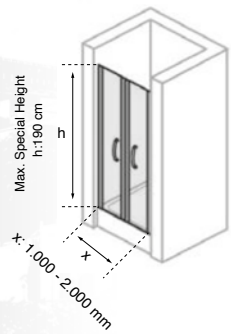

Toledo Series

Parlak Alüminyum Profil / Shiny Aluminum Profile

2 Kapı / 2 Door

Duşakabin Standart Özellikleri:
6mm cam kalınlığı, h:190 cm, metal kulp, metal rulman

Shower Cabin Standard Features:
6mm glass thickness, h:190 cm, metal handle, metal ball bearing

Cam Renkleri: Şeffaf, Füme, Bronz
Profil Renkleri: Parlak Gümüş, Siyah, Bronz, Gold

Glass Colors: Clear, Smoke, Bronze
Profile Colors: Shiny Silver, Black, Bronze, Gold