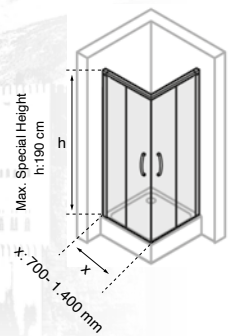

Granada Series

Siyah Profil, Siyah Karolajlı Cam / Black Profile, Black Karolaj Glass

Kare 2 Çalışır, 2 Sabit / Square 2 Sliding, 2 Fixed Panel

Duşakabin Standart Özellikleri:
6mm cam kalınlığı, h:190 cm, metal kulp, metal rulman

Shower Cabin Standard Features:
6mm glass thickness, h:190 cm, metal handle, metal ball bearing

Cam Renkleri: Şeffaf Karolaj Renkleri: Siyah, Beyaz, Gold
Profil Renkleri: Siyah, Bronz, Gold
Aksesuar Renkleri: Siyah, Beyaz, Gold, Bronz

Glass Colors: Clear Karolaj Colors: Black, White, Gold
Profile Colors: Black, Bronze, Gold
Accessories Colors: Black, White, Bronze, Gold