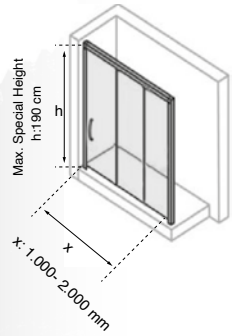

Avila Series

Parlak Alüminyum Profil / Shiny Aluminum Profile

2 Çalışır, 1 Sabit / 1 Sliding, 1 Fixed Panel

Duşakabin Standart Özellikleri:
6mm cam kalınlığı, h:190 cm, metal kulp, metal rulman

Shower Cabin Standard Features:
6mm glass thickness, h:190 cm, metal handle, metal ball bearing

Cam Renkleri: Şeffaf, Füme, Bronz
Profil Renkleri: Parlak Gümüş, Siyah, Bronz, Gold

Glass Colors: Clear, Smoke, Bronze
Profile Colors: Shiny Silver, Black, Bronze, Gold