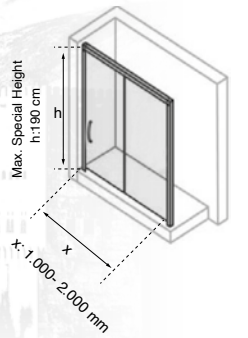

Granada Series

Siyah Profil, Siyah Karolajlı Cam / Black Profile, Black Karolaj Glass

1 Çalışır, 1 Sabit / 1 Sliding, 1 Fixed Panel

Duşakabin Standart Özellikleri:
6mm cam kalınlığı, h:190 cm, metal kulp, metal rulman

Shower Cabin Standard Features:
6mm glass thickness, h:190 cm, metal handle, metal ball bearing

Cam Renkleri: Şeffaf Karolaj Renkleri: Siyah, Beyaz, Gold
Profil Renkleri: Siyah, Bronz, Gold
Aksesuar Renkleri: Siyah, Beyaz, Gold, Bronz
Glass Colors: Clear Karolaj Colors: Black, White, Gold
Profile Colors: Black, Bronze, Gold
Accessories Colors: Black, White, Bronze, Gold