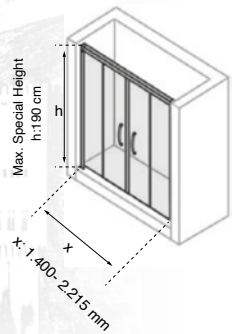

Granada Series

Siyah Profil, Siyah Karolajlı Cam / Black Profile, Black Karolaj Glass

2 Çalışır, 2 Sabit / 2 Sliding, 2 Fixed Panel

Duşakabin Standart Özellikleri:
6mm cam kalınlığı, h:190 cm, metal kulp, metal rulman

Shower Cabin Standard Features:
6mm glass thickness, h:190 cm, metal handle, metal ball bearing

Cam Renkleri: Şeffaf **Karolaj Renkleri:** Siyah, Beyaz, Gold
Profil Renkleri: Siyah, Bronz, Gold
Aksesuar Renkleri: Siyah, Beyaz, Gold, Bronz
Glass Colors: Clear **Karolaj Colors:** Black, White, Gold
Profile Colors: Black, Bronze, Gold
Accessories Colors: Black, White, Bronze, Gold