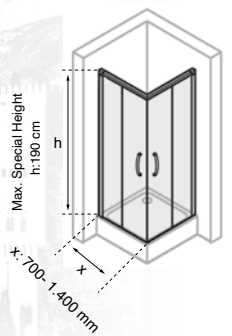

Granada Series

Siyah Profil, Siyah Karolajlı Cam / Black Profile, Black Karolaj Glass

Kare 2 Çalışır, 2 Sabit Kumlamalı

Square 2 Sliding, 2 Fixed Panel Sandblasted Glass

Duşakabin Standart Özellikleri:
6mm cam kalınlığı, h:190 cm, metal kulp, metal rulman

Shower Cabin Standard Features:
6mm glass thickness, h:190 cm, metal handle, metal ball bearing

Cam Renkleri: Şeffaf Karolaj Renkleri: Siyah, Beyaz, Gold
Profil Renkler: Siyah, Bronz, Gold
Aksesuar Renkleri: Siyah, Beyaz, Gold, Bronz
Glass Colors: Clear Karolaj Colors: Black, White, Gold
Profile Colors: Black, Bronze, Gold
Accessories Colors: Black, White, Bronze, Gold