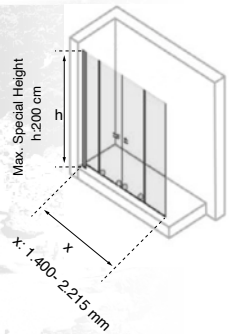

İbiza Series

Parlak Alüminyum Profil / Shiny Aluminum Profile

2 Çalışır, 2 Sabit / 2 Sliding, 2 Fixed Panel

Duşakabin Standart Özellikleri:
6mm cam kalınlığı, h:200 cm, metal kulp, metal rulman

Shower Cabin Standard Features:
6mm glass thickness, h:200 cm, metal handle, metal ball bearing

Cam Renkleri: Şeffaf, Füme, Bronz
Profil Renkleri: Parlak Gümüş, Siyah, Bronz, Gold

Glass Colors: Clear, Smoke, Bronze
Profile Colors: Shiny Silver, Black, Bronze, Gold