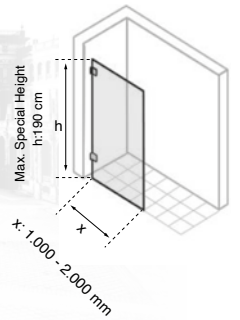

1 Sabit Radüslü Cam Seperator 1 Fixed Radius Glass Seperator

Duşakabin Standart Özellikleri: 6mm cam kalınlığı, h:190 cm
Shower Cabin Standard Features: 6mm glass thickness, h:190 cm

Cam Renkleri: Şeffaf, Füme, Bronz, Kumlama
Profil Renkler: Parlak Gümüş, Siyah, Bronz, Gold
Glass Colors: Clear, Smoke, Bronze, Sandblasting
Profile Colors: Shiny Silver, Black, Bronze, Gold