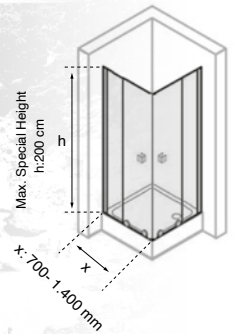

İbiza Series

Parlak Alüminyum Profil / Shiny Aluminum Profile

Kare 2 Çalışır, 2 Sabit / Square 2 Sliding, 2 Fixed Panel

Duşakabin Standart Özellikleri:
6mm cam kalınlığı, h:200 cm, metal kulp, metal rulman

Shower Cabin Standard Features:
6mm glass thickness, h:200 cm, metal handle, metal ball bearing

Cam Renkleri: Şeffaf, Füme, Bronz
Profil Renkleri: Parlak Gümüş, Siyah, Bronz, Gold

Glass Colors: Clear, Smoke, Bronze
Profile Colors: Shiny Silver, Black, Bronze, Gold