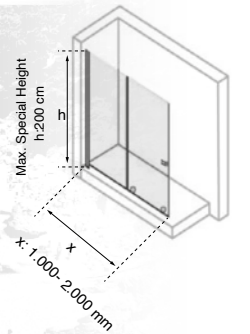

İbiza Series

Parlak Alüminyum Profil / Shiny Aluminum Profile

1 Çalışır, 1 Sabit / 1 Sliding, 1 Fixed Panel

Duşakabin Standart Özellikleri:
6mm cam kalınlığı, h:200 cm, metal kulp, metal rulman

Shower Cabin Standard Features:
6mm glass thickness, h:200 cm, metal handle, metal ball bearing

Cam Renkleri: Şeffaf, Füme, Bronz
Profil Renkleri: Parlak Gümüş, Siyah, Bronz, Gold

Glass Colors: Clear, Smoke, Bronze
Profile Colors: Shiny Silver, Black, Bronze, Gold