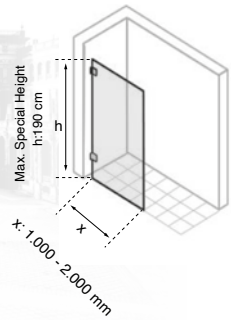

Sevilla Series

Parlak Alüminyum Profil / Shiny Aluminum Profile

1 Sabit Cam Seperatör / 1 Fixed Glass Separator

Duşakabin Standart Özellikleri: 6mm cam kalınlığı, h:190 cm
Shower Cabin Standard Features: 6mm glass thickness, h:190 cm

Cam Renkleri: Şeffaf, Füme, Bronz, Kumlama
Profil Renkler: Parlak Gümüş, Siyah, Bronz, Gold
Glass Colors: Clear, Smoke, Bronze, Sandblasting
Profile Colors: Shiny Silver, Black, Bronze, Gold