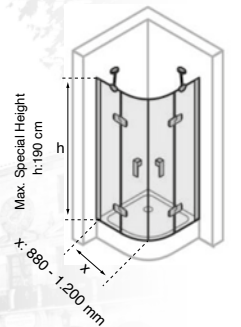

Soria Series

Parlak Alüminyum Profil / Shiny Aluminum Profile

Oval 2 Kapı, 2 Sabit / Oval 2 Door, 2 Fixed Panel

Duşakabin Standart Özellikleri:
6mm cam kalınlığı, h:190 cm, metal kulp, metal rulman

Shower Cabin Standard Features:
6mm glass thickness, h:190 cm, metal handle, metal ball bearing

Cam Renkleri: Şeffaf, Füme, Bronz
Profil Renkler: Parlak Gümüş, Siyah, Bronz, Gold

Glass Colors: Clear, Smoke, Bronze
Profile Colors: Shiny Silver, Black, Bronze, Gold