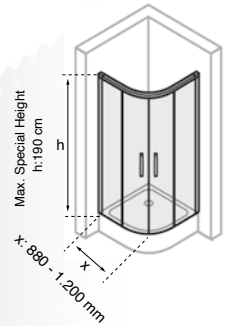

Avila Series

Parlak Alüminyum Profil / Shiny Aluminum Profile

Oval 2 Çalışır, 2 Sabit / Oval 1 Sliding, 1 Fixed Panel

Duşakabin Standart Özellikleri:
6mm cam kalınlığı, h:190 cm, metal kulp, metal rulman

Shower Cabin Standard Features:
6mm glass thickness, h:190 cm, metal handle, metal ball bearing

Cam Renkleri: Şeffaf, Füme, Bronz
Profil Renkleri: Parlak Gümüş, Siyah, Bronz, Gold

Glass Colors: Clear, Smoke, Bronze
Profile Colors: Shiny Silver, Black, Bronze, Gold