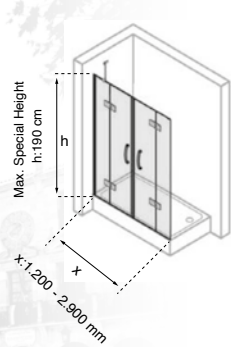

Soria Series

Parlak Alüminyum Profil / Shiny Aluminum Profile

2 Kapı, 2 Sabit / 2 Door, 2 Fixed Panel

Duşakabin Standart Özellikleri:
6mm cam kalınlığı, h:190 cm, metal kulp, metal rulman

Shower Cabin Standard Features:
6mm glass thickness, h:190 cm, metal handle, metal ball bearing

Cam Renkleri: Şeffaf, Füme, Bronz
Profil Renkleri: Parlak Gümüş, Siyah, Bronz, Gold

Glass Colors: Clear, Smoke, Bronze
Profile Colors: Shiny Silver, Black, Bronze, Gold